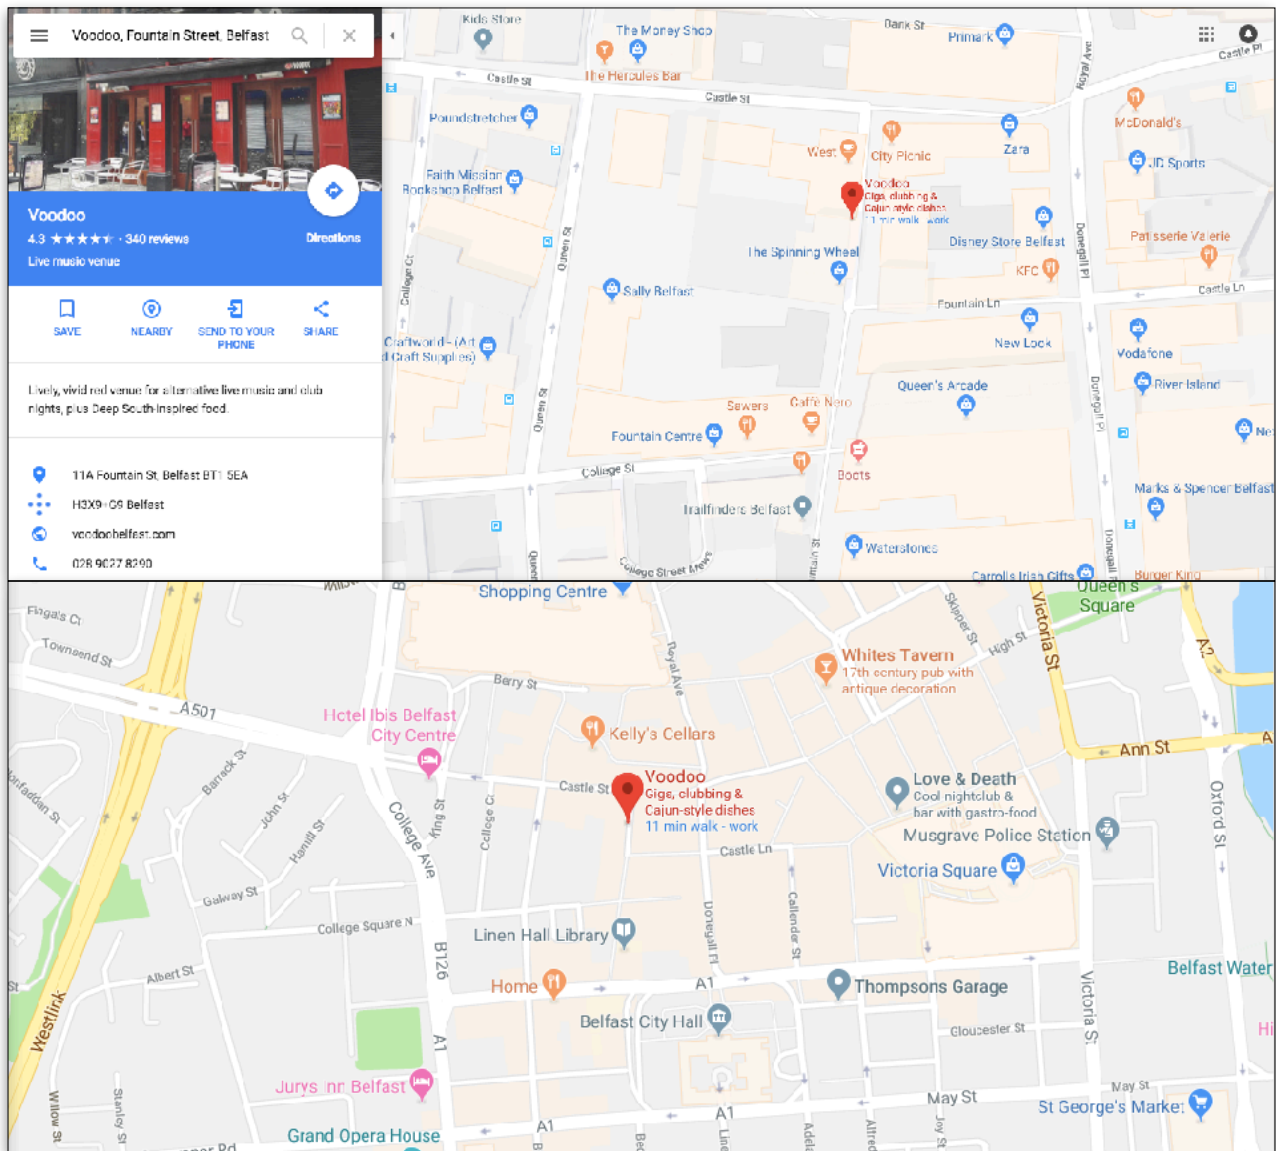

VOODOO BELFAST // TECHNICAL INFORMATION 2026

9-11 Fountain Street // Belfast // BT1 5EA

HOW TO FIND US:

Voodoo is sometimes tricky to find as we are on a busy pedestrian street. Best approach is from castle street in either direction (see map). Street signs say that you cant turn left or right onto fountain street but its the best and easiest way. Vehicles do it all the time for the purposes of loading/unloading for all the surrounding businesses. There are two parking bays off to the side of the venue but they cannot be reserved as it a pedestrian area. It may be best to drop and go until after 6pm when the bays are usually freely available.